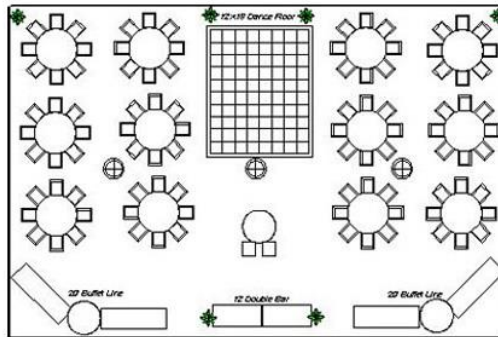

TENT FLOOR PLANS

***Please note: these are not to scale**

20 x 40 Frame Tent

20 x 40 Frame Tent

30 x 40 Pole Tent

30 x 60 Pole Tent

40 x 60 Pole Tent

40 x 100 Pole Tent

50 x 140 Pole Tent