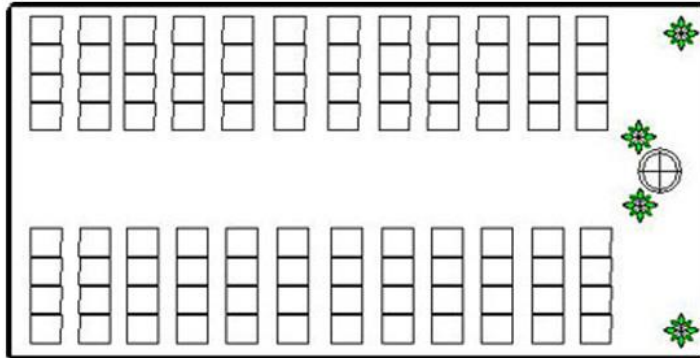

TENT FLOOR PLANS

***Please note: these are not to scale**

20 x 40 Frame Tent

20 x 40 Frame Tent

30 x 40 Pole Tent

30 x 60 Pole Tent

40 x 60 Pole Tent

40 x 100 Pole Tent

50 x 140 Pole Tent