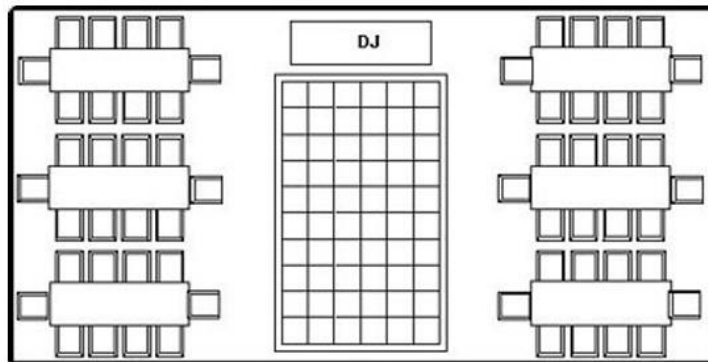

TENT FLOOR PLANS

***Please note: these are not to scale**

20 x 40 Frame Tent

20 x 40 Frame Tent

30 x 40 Pole Tent

30 x 60 Pole Tent

40 x 60 Pole Tent

40 x 100 Pole Tent

50 x 140 Pole Tent