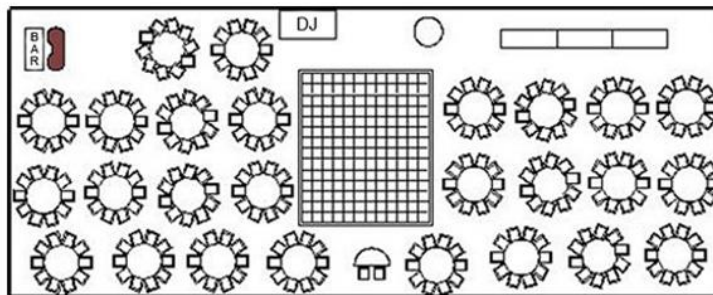

TENT FLOOR PLANS

***Please note: these are not to scale**

20 x 40 Frame Tent

20 x 40 Frame Tent

30 x 40 Pole Tent

30 x 60 Pole Tent

40 x 60 Pole Tent

40 x 100 Pole Tent