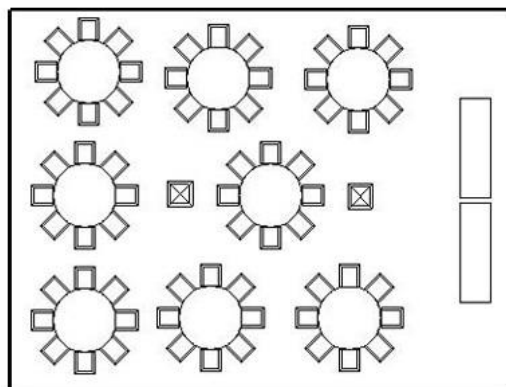

TENT FLOOR PLANS

***Please note: these are not to scale**

20 x 40 Frame Tent

20 x 40 Frame Tent

30 x 40 Pole Tent

30 x 60 Pole Tent

40 x 60 Pole Tent

40 x 100 Pole Tent

50 x 140 Pole Tent