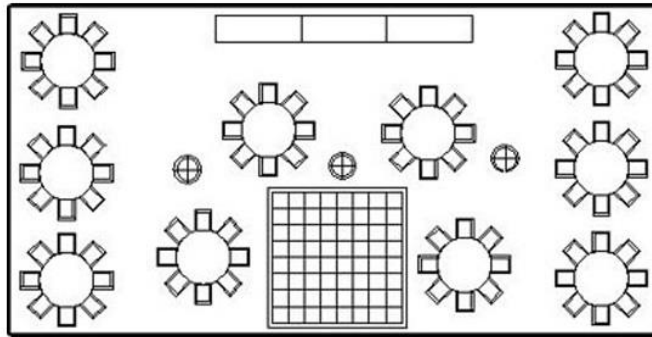

TENT FLOOR PLANS

***Please note: these are not to scale**

20 x 40 Frame Tent

20 x 40 Frame Tent

30 x 40 Pole Tent

30 x 60 Pole Tent

40 x 60 Pole Tent

40 x 100 Pole Tent

50 x 140 Pole Tent